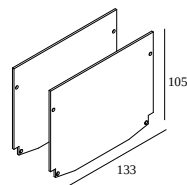

SPM52 - END CAP SET

420 52 03 01 B

AVAILABLE IN
BLACK 420 52 03 01 B

[View on website](#)

General info

LOCATION	indoor
WEIGHT (KG)	0.1
INFORMATION	SET OF 2 PCS

For detailed installation instructions, please consult the manual : [420_52_20_00_HAND.pdf](#)

WHERE USED

420 52 10 00	SPM52 - PROFILE 1m
420 52 20 00	SPM52 - PROFILE 2m
420 52 30 00	SPM52 - PROFILE 3m
24413 0000	SPM52 - PROFILE

Notes: